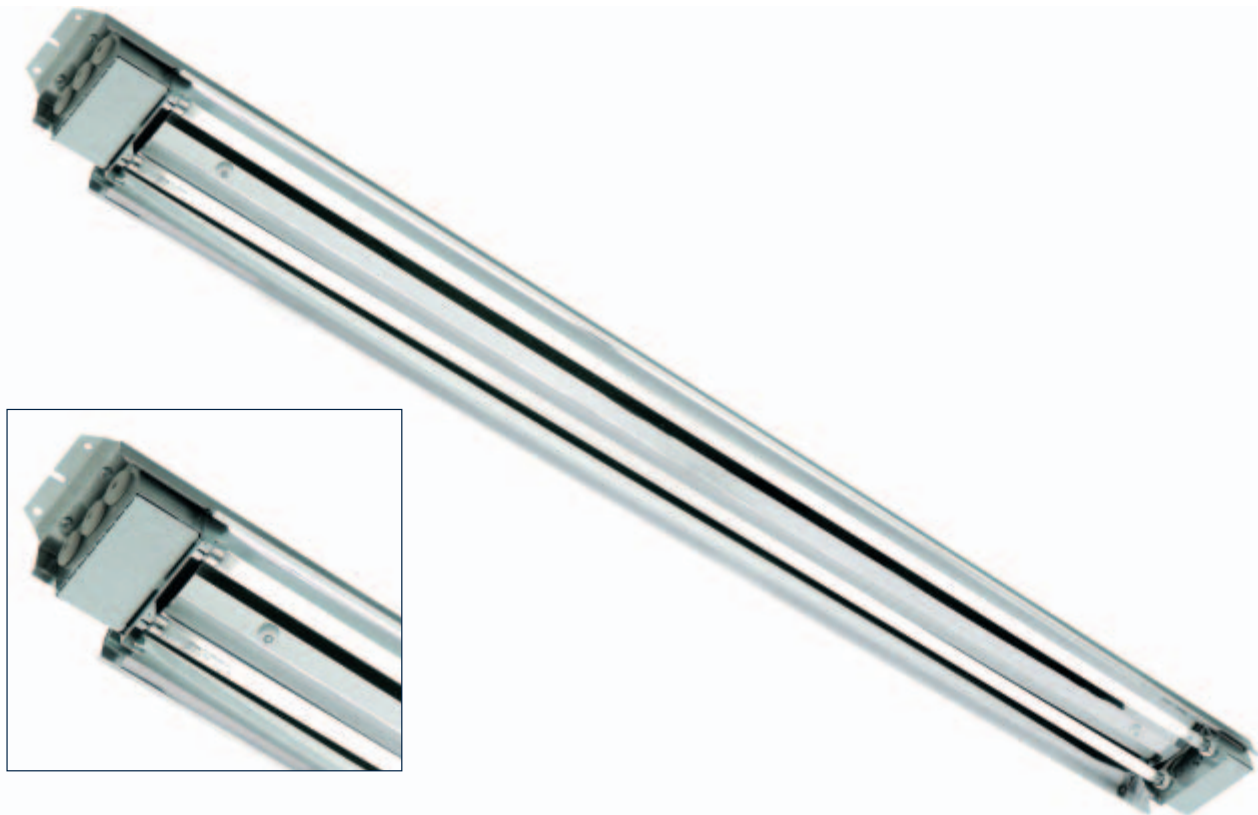

**SERIE 820 / 825**

*Industrial gear tray for 1 or 2 lamps. It is designed for general lighting, factories, corridors, warehouses, and so on. They can be mounted attached to the ceiling, suspended or in continuous rows (accessories for continuous row mounting also available). This luminaire is made in steel painted in white epoxy polyester (RAL 9010). Reflectors in white or shine available as an option.*

**SERIE 875**

Regleta industrial para 1, 2 ó 3 lámparas. Está diseñada para alumbrado general, naves, pasillos, almacenes, locales, etc. Permiten un montaje adosado al techo, suspendido o en línea continua (accesorios para línea continua también disponibles). Esta luminaria está fabricada en chapa de acero pintada en epoxi poliéster blanco (RAL 9010). Reflector blanco o brillo como opción.

**SERIE 875**

*Industrial gear tray for 1, 2 or 3 lamps. It is designed for general lighting, factories, corridors, warehouses, and so on. They can be mounted attached to the ceiling, suspended or in continuous rows (accessories for continuous row mounting also available). This luminaire is made in steel painted in white epoxy polyester (RAL 9010). Reflectors in white or shine available as an option.*